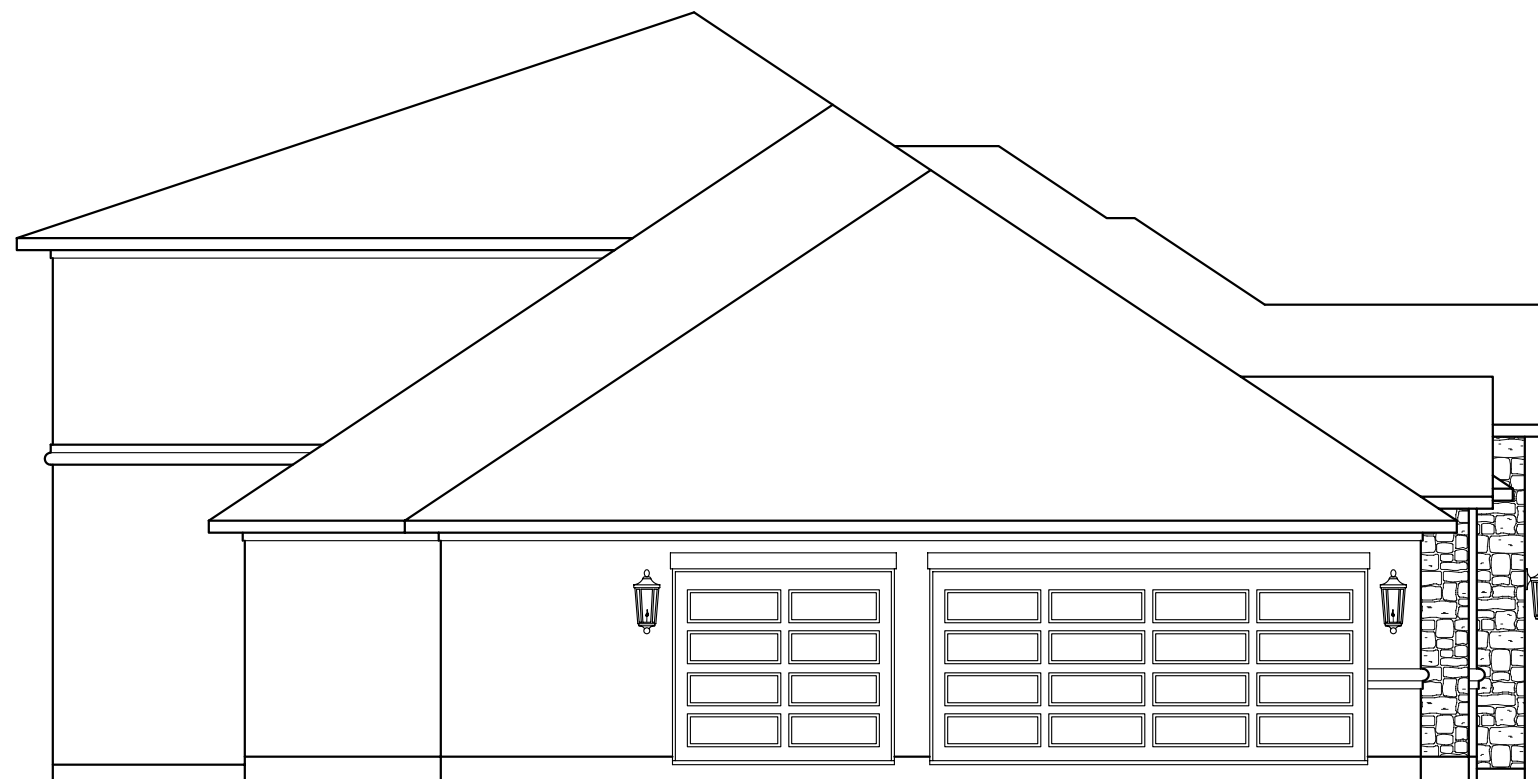

SCALE - 1/8" = 1'-0"

SCALE - 1/8" = 1'-0"

SQUARE FOOTAGES

FLOOR 1	2366
FLOOR 2	1323
TOTAL LIVING	4289
GARAGE	900
PORCHES	680
BALCONIES	104
BONUS AREA	232
TOTAL COVERED	6205

SCALE - 1/8" = 1'-0"