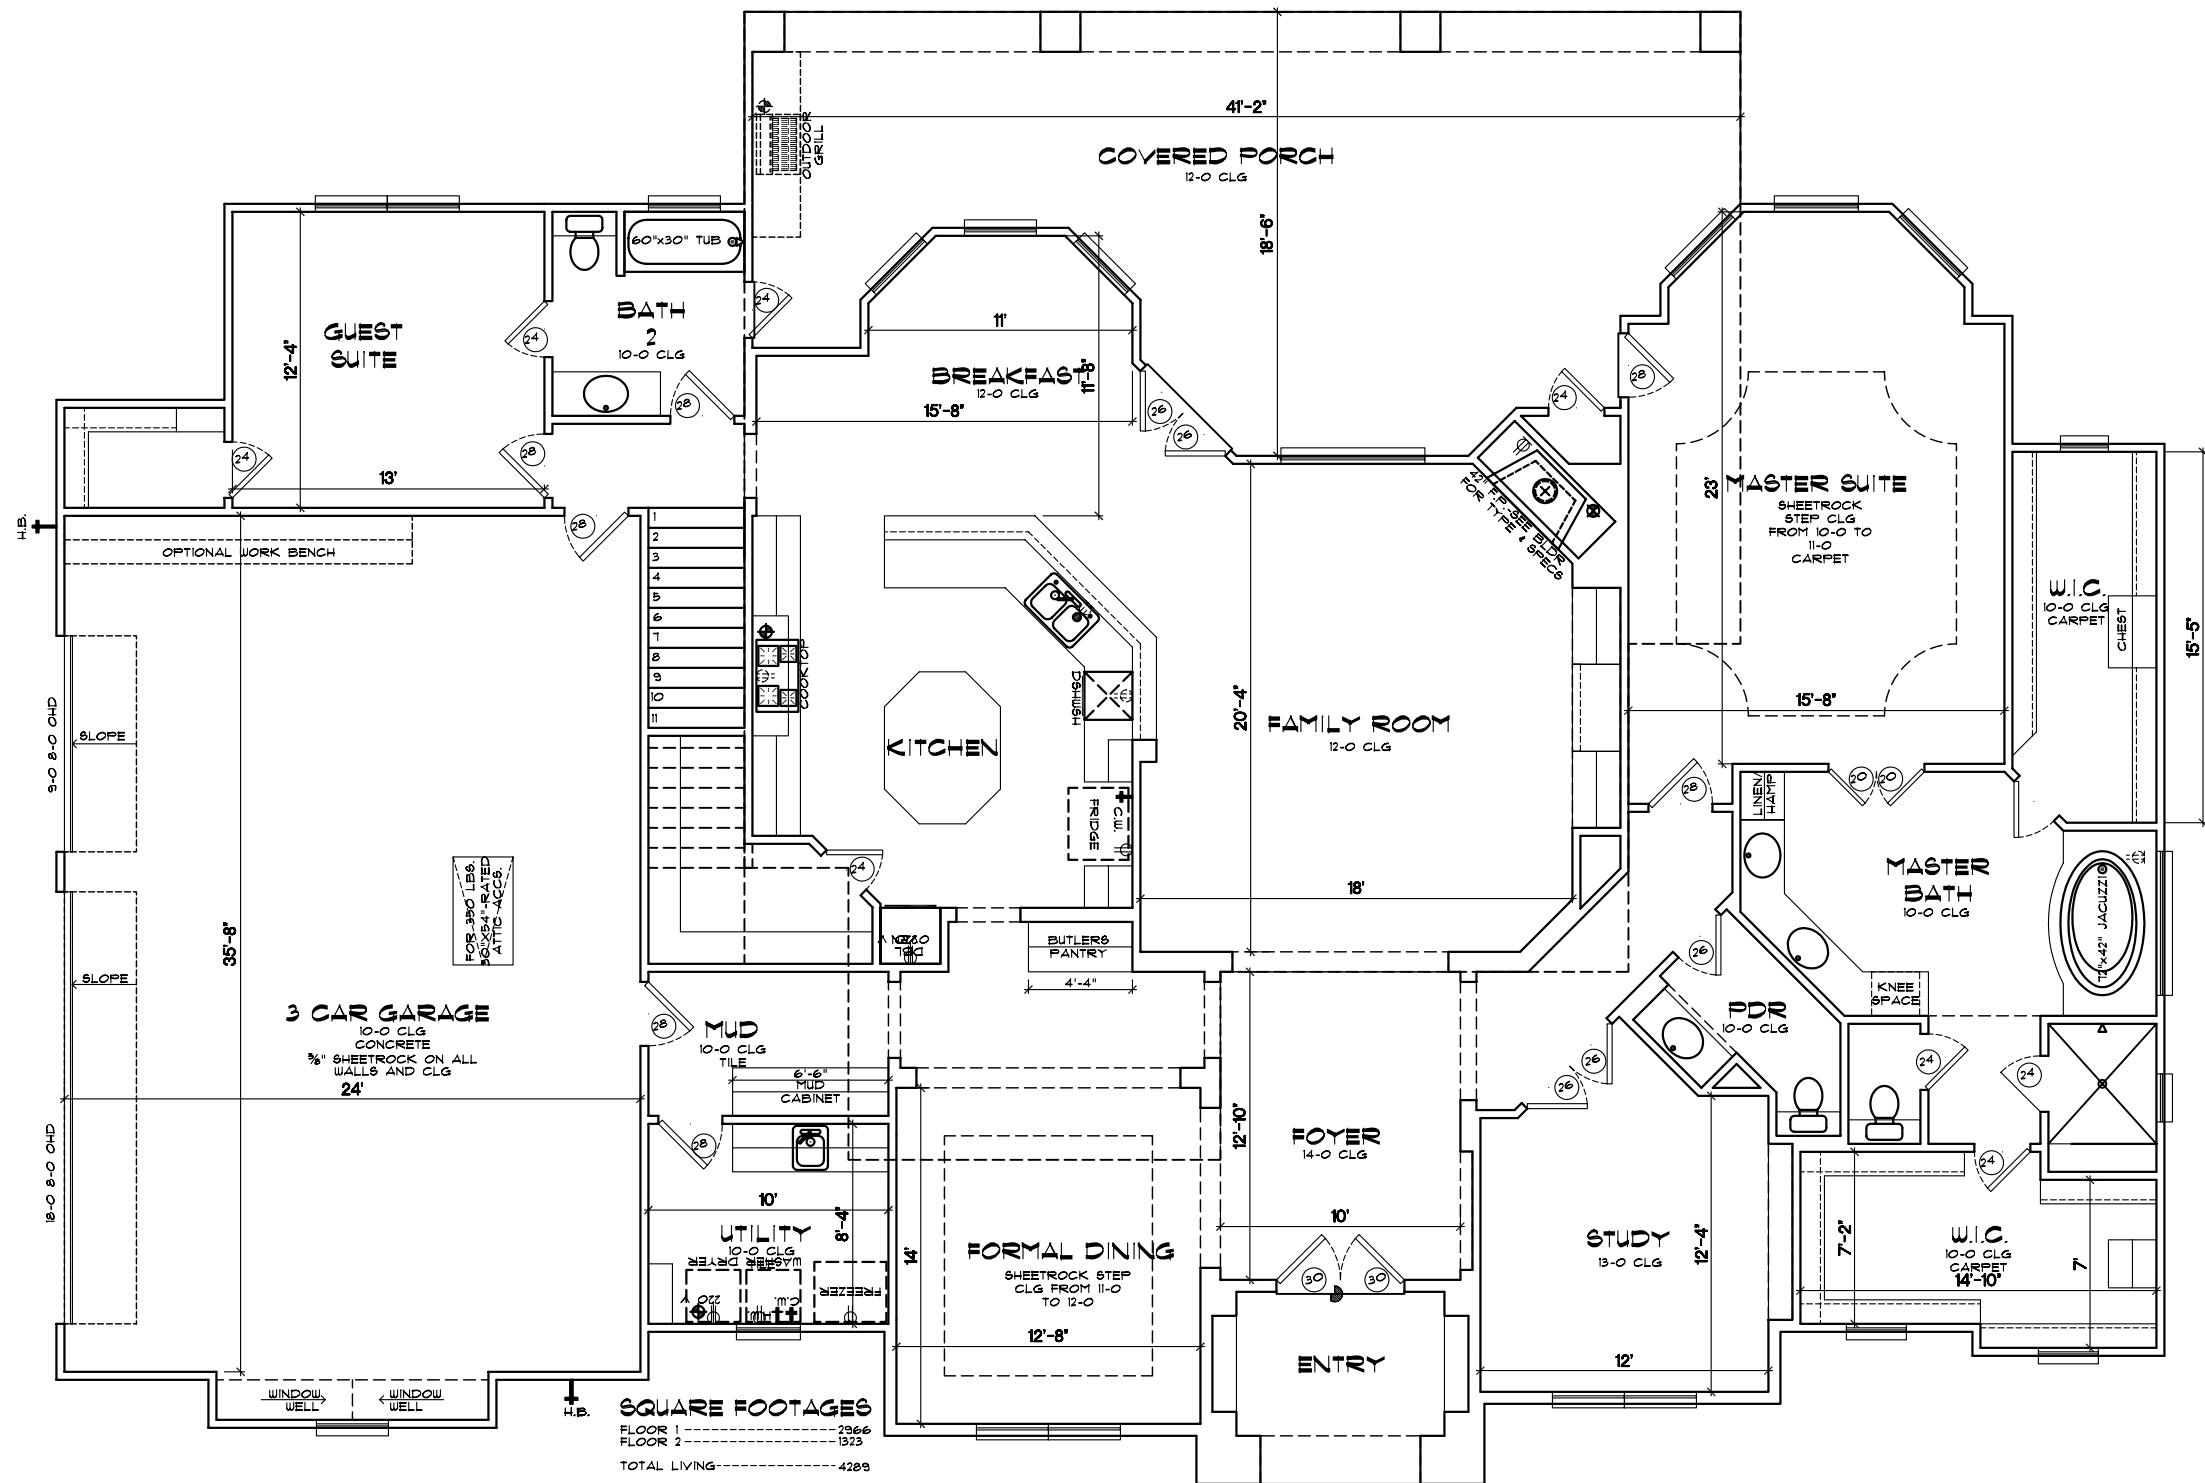

SCALE - 1/8" = 1'-0"

SCALE - 1/8" = 1'-0"

SQUARE FOOTAGES

FLOOR 1	2366
FLOOR 2	1323
TOTAL LIVING	4289
GARAGE	900
PORCHES	680
BALCONIES	104
BONUS AREA	232
TOTAL COVERED	6205

SCALE - 1/8" = 1'-0"