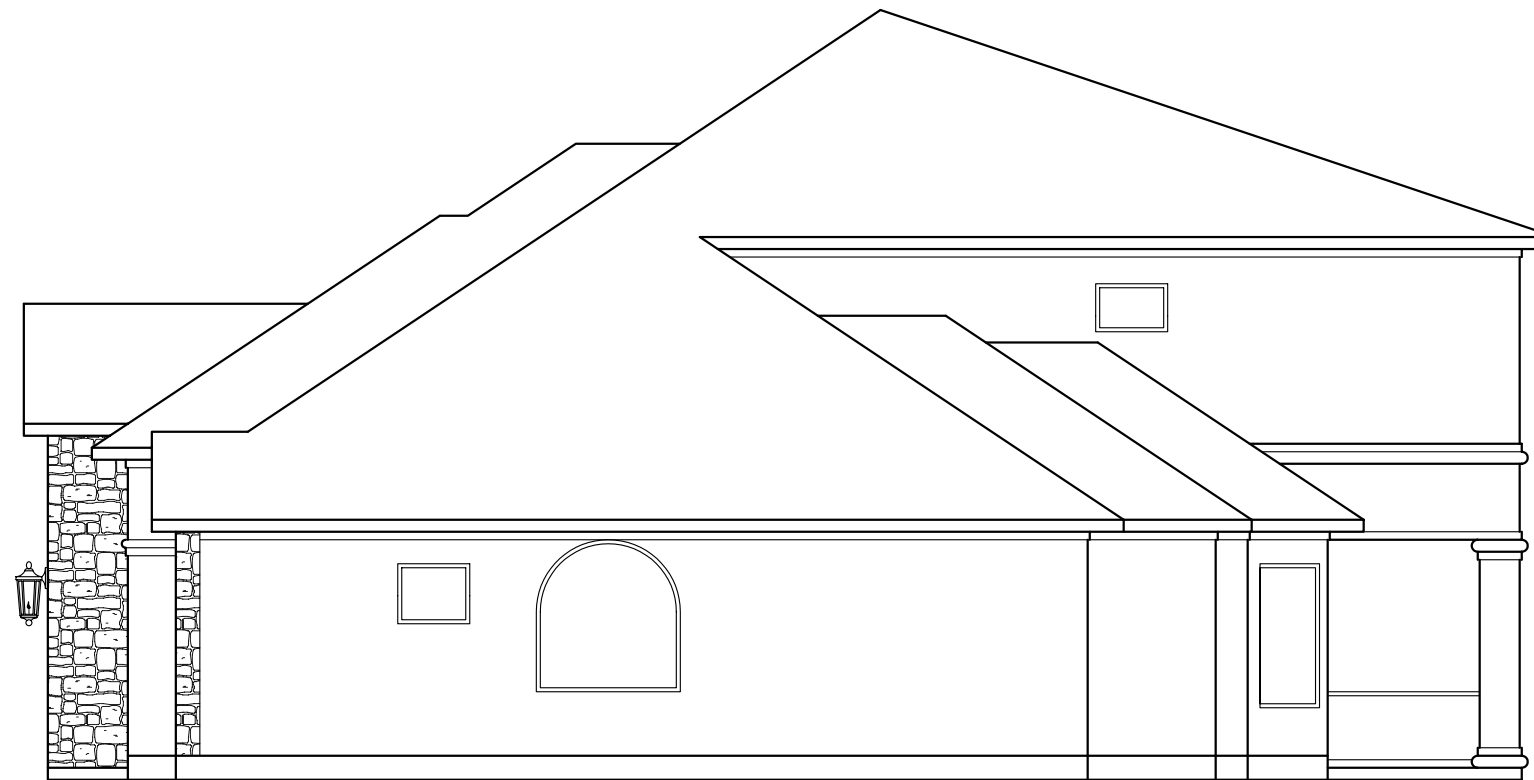

SCALE - 1/8" = 1'-0"

SCALE - 1/8" = 1'-0"

SQUARE FOOTAGES

FLOOR 1	2366
FLOOR 2	1323
TOTAL LIVING	4289
GARAGE	900
PORCHES	680
BALCONIES	104
BONUS AREA	232
TOTAL COVERED	6205

SCALE - 1/8" = 1'-0"